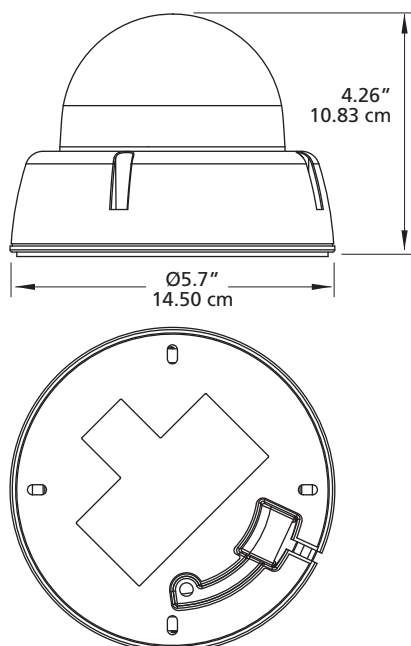

For customers who want to incorporate (or replace existing) analog cameras on the exterior of their buildings, the **SDA Outdoor IR Dome** from March Networks® provides great outdoor coverage. The camera delivers clear images and accurate color reproduction in a variety of lighting conditions, including bright natural sunlight, glare from windshields and wet surfaces, and complete darkness.